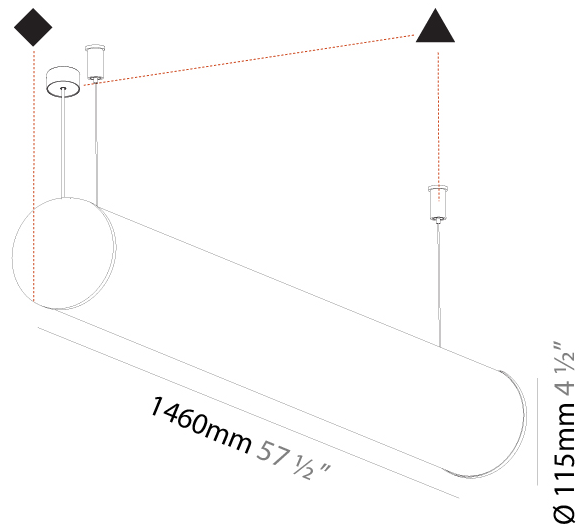

GENERAL

Series: Bunga
Brand: Prolicht
Division: Architectural
Mounting Type: Suspension
Mounting Location: Ceiling
Subcategory: Profile

PHYSICAL

Shape: Cylinder
Length (mm): 1460
Length (in): 57 1/2
Width (mm): 115
Width (in): 4 1/2
Height (mm): 115
Height (in): 4 1/2
Max. Overall Height (mm): 2115
Max. Overall Height (in): 83 1/4
Light Distribution: Omnidirectional
Weight (kg): 4.767
Weight (lbs): 10.509
Diffuser: PMMA - Opal
Fixture Finish: [SSR / BKV / CWI / CRY / HAB / UFT / ITA / RUA / FTG / MYG / LOD / PUS / FRO / FUP / KIA / POP / BLS / SPG / MEY / GOH / GUM / CHC / COM / ABZ / JAG / OBR / MOS / ROR](#)
Fixture Material: Aluminum
Cable Details: [2000mm or 6000mm Transparent Cable](#)
Upon Request: Cable colour - White / Black / Orange / Red

ELECTRICAL

Lamp Type: LED (Zhaga Standard)
Input Wattage (W): 25
Total Output Wattage (W): 20 / 16 (3500K)
Dimming: [Non-Dimming / Phase Dimming (120Vac only) / 0-10V Dimming](#)
Driver Included: Yes
Driver Location: Integrated
Driver Type: Constant Current - 120 / 277Vac
Driver Class: Class 2
Input Voltage (V): 120 - 277
Constant Current (MA): 350 / 500 (3500K)

LED

Color Temperature (°K): [3000 / 3500 / 4000](#)
Max. Delivered Lumen (lm): 2770 / 2862 / 2920
CRI: >80 CRI
Lamp Life (hrs): 50000

OPTICAL

RATINGS AND CERTIFICATIONS

Certified By: Certified for North American Standards
IP rating: IP20